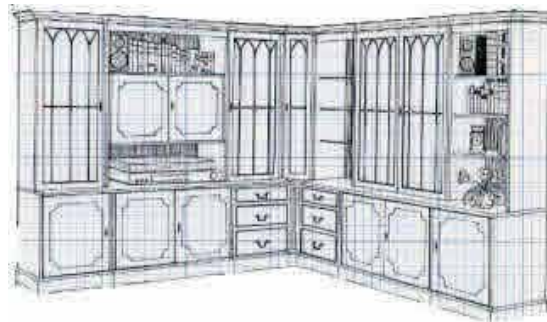

► Combination / Modular Bookcases

(Height x Width x Depth - cm)

- CU1 203x92x33cm Bookcase unit with cupboard and glass doors above
- CU2 203x92x33cm Bookcase unit with cupboard and open top
- CU3 203x92x33cm Bookcase unit open
- CU4 203x92x33cm Bookcase unit with cupboard and solid doors above
- CU5 203x92x33cm Bookcase unit with 2drawers at bottom and open top
- CU6 203x61x33cm Bookcase unit with cupboard and glass doors above
- CU7 203x61x33cm Bookcase unit with cupboard and open top
- CU8 203x61x33cm Bookcase unit open
- CU9 203x61x33cm Bookcase unit with cupboard and solid doors above
- CU10 203x61x33cm Bookcase unit with 3drawers and solid doors above
- CU11 203x61x33cm Bookcase unit with 3drawers and open top
- CU12 203x61x33cm Bookcase unit with 1drawer and open top
- CU13 203x61x33cm Bookcase unit with 3drawers and glass doors above
- CU14 203x33cm Internal Connection unit
- CU15 203cm External Corner Unit Left / Right with cupboard base
- CU16 203x33cm External Corner unit Left / Right open
- CU17 Corner Post Internal

COMBINATION BOOKCASE SYSTEMS CAN ALSO BE MANUFACTURED TO YOUR CUSTOMERS OWN SPECIFICATIONS – CONTACT US FOR A QUOTE