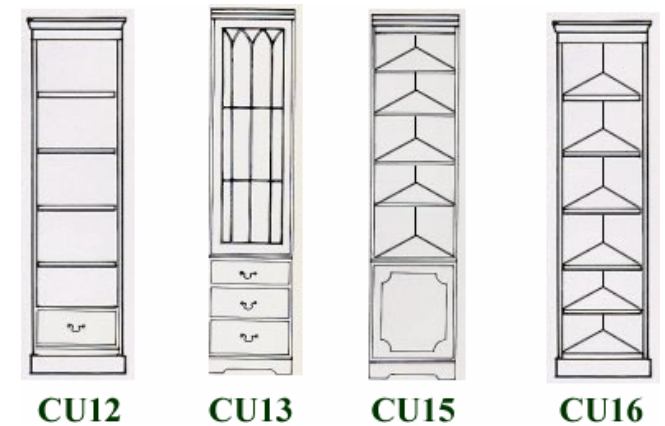

Victorian Writing Tables

VWD-1	76x121x61cm 4' Writing Desk with Turned legs
VWD-2	76x137x76cm 4'6" Writing table with Turned legs
VWD-3	76x150x76cm 5' Writing table with Turned legs
VWD-4	76x150x90cm 5' Writing table with Turned legs
VWD-5	76x105x61cm Small Writing table with Turned legs

Filing Cabinets

FC-1	79x55x61cm 2 drawer filing cabinet
FC-2	117x55x61cm 3 drawer filing cabinet
FC-3	79x100x61cm 4 drawer filing cabinet

**YEW & MAHOGANY FINISH HAVE ANTIQUE SWAN HANDLES AS STANDARD
OTHER WOOD FINISHES & HANDLES ARE AVAILABLE AS SPECIALS**

Writing Table

Victorian Writing Table

2 Drawer Filing Cabinet

4 Drawer Filing Cabinet
(Distressed Poplar)

3 Drawer Filing Cabinet

► Combination / Modular Bookcases

(Height x Width x Depth - cm)

- CU1 203x92x33cm Bookcase unit with cupboard and glass doors above
- CU2 203x92x33cm Bookcase unit with cupboard and open top
- CU3 203x92x33cm Bookcase unit open
- CU4 203x92x33cm Bookcase unit with cupboard and solid doors above
- CU5 203x92x33cm Bookcase unit with 2drawers at bottom and open top
- CU6 203x61x33cm Bookcase unit with cupboard and glass doors above
- CU7 203x61x33cm Bookcase unit with cupboard and open top
- CU8 203x61x33cm Bookcase unit open
- CU9 203x61x33cm Bookcase unit with cupboard and solid doors above
- CU10 203x61x33cm Bookcase unit with 3drawers and solid doors above
- CU11 203x61x33cm Bookcase unit with 3drawers and open top
- CU12 203x61x33cm Bookcase unit with 1drawer and open top
- CU13 203x61x33cm Bookcase unit with 3drawers and glass doors above
- CU14 203x33cm Internal Connection unit
- CU15 203cm External Corner Unit Left / Right with cupboard base
- CU16 203x33cm External Corner unit Left / Right open
- CU17 Corner Post Internal

COMBINATION BOOKCASE SYSTEMS CAN ALSO BE MANUFACTURED TO YOUR CUSTOMERS OWN SPECIFICATIONS – CONTACT US FOR A QUOTE

2x CU2 Bookcases in Poplar

► Bookcases

Code (Height x Width x Depth - cm)

Regency Open Bookcases – Veneered Edge