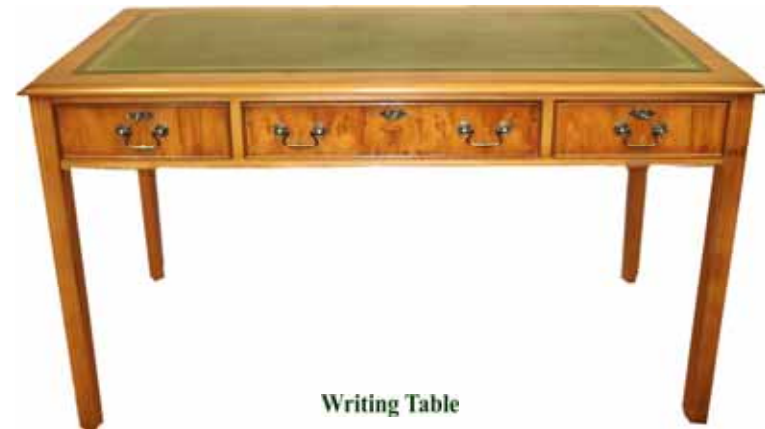

► Writing Tables & Filing Cabinets

Code (Height x Width x Depth - cm)

Writing Tables

WD-1	76x121x61cm 4' Writing Desk with Chippendale reeded legs
WD-2	76x137x76cm 4'6" Writing table with Chippendale reeded legs
WD-3	76x150x76cm 5' Writing table with Chippendale reeded legs
WD-4	76x150x90cm 5' Writing table with Chippendale reeded legs
WD-5	76x105x61cm Small Writing table with Chippendale reeded legs

Victorian Writing Tables

VWD-1	76x121x61cm 4' Writing Desk with Turned legs
VWD-2	76x137x76cm 4'6" Writing table with Turned legs
VWD-3	76x150x76cm 5' Writing table with Turned legs
VWD-4	76x150x90cm 5' Writing table with Turned legs
VWD-5	76x105x61cm Small Writing table with Turned legs

Filing Cabinets

FC-1	79x55x61cm 2 drawer filing cabinet
FC-2	117x55x61cm 3 drawer filing cabinet
FC-3	79x100x61cm 4 drawer filing cabinet

**YEW & MAHOGANY FINISH HAVE ANTIQUE SWAN HANDLES AS STANDARD
OTHER WOOD FINISHES & HANDLES ARE AVAILABLE AS SPECIALS**