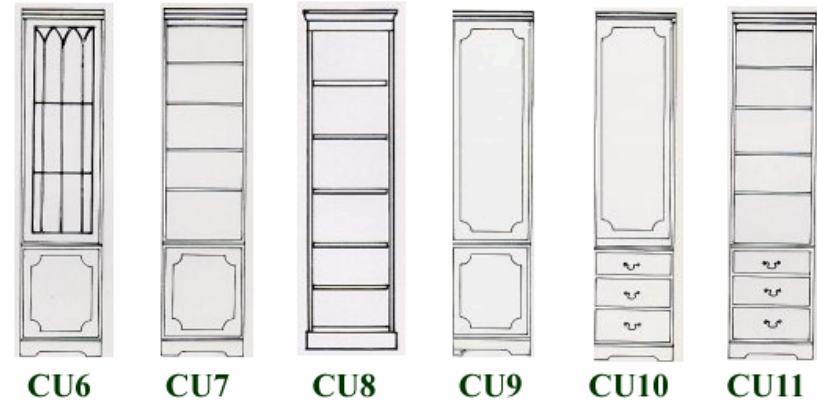

Victorian Writing Tables

VWD-1	76x121x61cm 4' Writing Desk with Turned legs
VWD-2	76x137x76cm 4'6" Writing table with Turned legs
VWD-3	76x150x76cm 5' Writing table with Turned legs
VWD-4	76x150x90cm 5' Writing table with Turned legs
VWD-5	76x105x61cm Small Writing table with Turned legs

Filing Cabinets

FC-1	79x55x61cm 2 drawer filing cabinet
FC-2	117x55x61cm 3 drawer filing cabinet
FC-3	79x100x61cm 4 drawer filing cabinet

**YEW & MAHOGANY FINISH HAVE ANTIQUE SWAN HANDLES AS STANDARD
OTHER WOOD FINISHES & HANDLES ARE AVAILABLE AS SPECIALS**

Writing Table

Victorian Writing Table

2 Drawer Filing Cabinet

4 Drawer Filing Cabinet
(Distressed Poplar)

3 Drawer Filing Cabinet

► Combination / Modular Bookcases

(Height x Width x Depth - cm)

- CU1 203x92x33cm Bookcase unit with cupboard and glass doors above
- CU2 203x92x33cm Bookcase unit with cupboard and open top
- CU3 203x92x33cm Bookcase unit open
- CU4 203x92x33cm Bookcase unit with cupboard and solid doors above
- CU5 203x92x33cm Bookcase unit with 2drawers at bottom and open top
- CU6 203x61x33cm Bookcase unit with cupboard and glass doors above
- CU7 203x61x33cm Bookcase unit with cupboard and open top
- CU8 203x61x33cm Bookcase unit open
- CU9 203x61x33cm Bookcase unit with cupboard and solid doors above
- CU10 203x61x33cm Bookcase unit with 3drawers and solid doors above
- CU11 203x61x33cm Bookcase unit with 3drawers and open top
- CU12 203x61x33cm Bookcase unit with 1drawer and open top
- CU13 203x61x33cm Bookcase unit with 3drawers and glass doors above
- CU14 203x33cm Internal Connection unit
- CU15 203cm External Corner Unit Left / Right with cupboard base
- CU16 203x33cm External Corner unit Left / Right open
- CU17 Corner Post Internal

COMBINATION BOOKCASE SYSTEMS CAN ALSO BE MANUFACTURED TO YOUR CUSTOMERS OWN SPECIFICATIONS – CONTACT US FOR A QUOTE

2x CU2 Bookcases in Poplar

► Bookcases

Code (Height x Width x Depth - cm)

Regency Open Bookcases – Veneered Edge