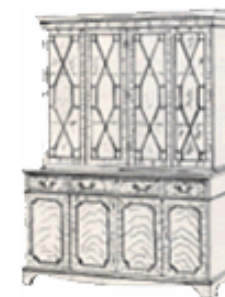

Georgian Break Front Library Bookcases

Gothic Door Barring or Bevelled Glass

LB-GB-3D	3 DOOR LIBRARY BOOKCASE GEORGIAN WITH SIDE REEDED MOULDINGS	203x161x45
LB-GB-4D	4 DOOR LIBRARY BOOKCASE GEORGIAN WITH SIDE REEDED MOULDINGS	203x201x45

IF YOU REQUIRE A DESIGN THAT YOU CAN NOT FIND HERE – PLEASE ASK FOR A QUOTATION

GLASS SHELVES & LIGHTS CAN BE ADDED AS AN OPTIONAL EXTRA – PLEASE STATE IF REQUIRED WHEN PLACING YOUR ORDER

LB-R-4D